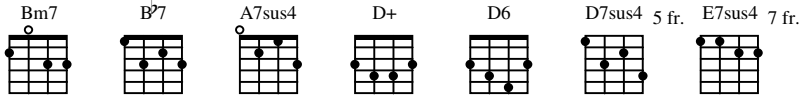

ONE NOTE SAMBA (UNOFFICIAL INTERPRETATION)

Transcribed by Dominator
Tune Ukulele ADF#B - Low A

Words by Jobim
Music by Mendonca
Arranged by James Hill

♩ = 140
8va-----

1

Gtr I

T	3	3 3 3	3	3	3 3	3 3	3	3 3 3 3	3	(3)
A	3		3	2			1		4	(4)
B	0	0	0	3	2		4		4	(4)
	2	2	1		0		3		3	(3)

8va-----

5

T	3	3 3 3	3	3	3 3	3 3	3	3 3 3 3	3	(3)
A	3		3	2	2	2	1	1	5	(5)
B	0	0	0	3	3	3	2	2	4	(4)
	2	2	1	1	1	0	0		3	(3)

8va-----

9

T	8	8 8 8	8	8	8 8	8 8	8	8 8 8 8	8	(8)	3 3
A	6		6	5	5	5	8	8	6	(6)	3 3
B	7	7	6	6	6	6	7	7	7	(7)	0 0
	5	5	4	4	4	4	7	7	6	(6)	2 2